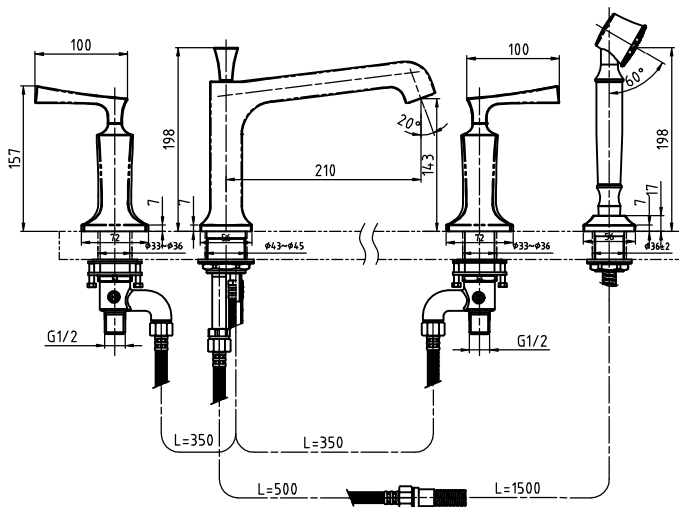

Classic Series  
4 Holes Bath and Shower Set

**DB244C**  
**DB244C#PG**

## Features

- Classic styling
- Smooth Operation with lever type

DB244C/DB244C#PG

## Specifications

- Finish** : - Chrome  
- Gold (#PG)
- Hole** : Four Holes
- Water Pressure** : 0.05MPa~0.75MPa
- Material** : Bronze

## Parts Description

- **DB244C/DB244C#PG**  
4 Holes Bath and Shower Set

Please consult a TOTO representative for details