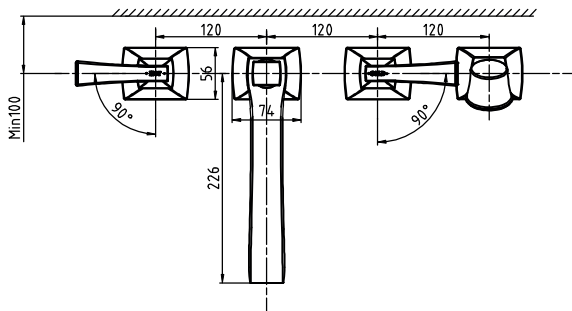

Classic Series  
4 Holes Bath and Shower Set

**DB244C**  
**DB244C#PG**

## Features

- Classic styling
- Smooth Operation with lever type

DB244C/DB244C#PG

## Specifications

- Finish** : - Chrome  
- Gold (#PG)
- Hole** : Four Holes
- Water Pressure** : 0.05MPa~0.75MPa
- Material** : Bronze

## Parts Description

- **DB244C/DB244C#PG**  
4 Holes Bath and Shower Set

Please consult a TOTO representative for details