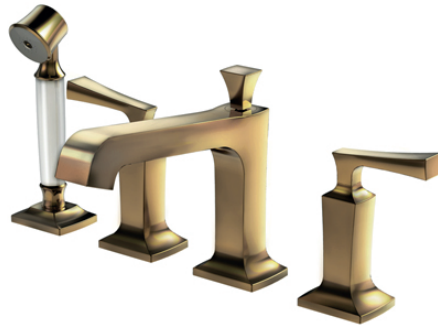

Classic Series  
4 Holes Bath and Shower Set

**DB244C**  
**DB244C#PG**

## Features

- Classic styling
- Smooth Operation with lever type

DB244C/DB244C#PG

## Specifications

- Finish** : - Chrome  
- Gold (#PG)
- Hole** : Four Holes
- Water Pressure** : 0.05MPa~0.75MPa
- Material** : Bronze

## Parts Description

- **DB244C/DB244C#PG**  
4 Holes Bath and Shower Set

Please consult a TOTO representative for details